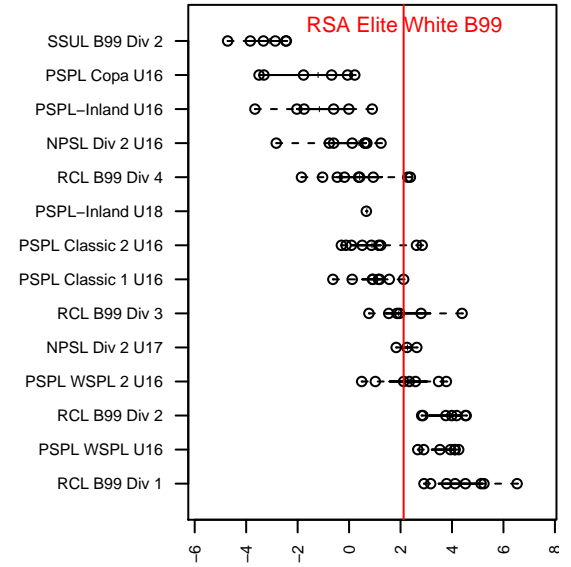

RSA Elite White B99

RSA Elite
Puyallup, WA
B99 total strength=1461
attack=15.1 defense=6.46
fall league = PSPL Classic 1 U16
notes= B team; Hanson 2015

alt names used:
RSA Elite BU16 Hanson
RAINIER SOCCER ALLIANCE RSA ELITE (W

Venues played:
2015 PSPL Classic 1 U16
2015 WA Cup HS Gold U16

**attack and defense variance (black dot)
relative to other teams
and top 10 in region**

**attack and defense rating
relative to others at age
and all opponents in last 13 months**